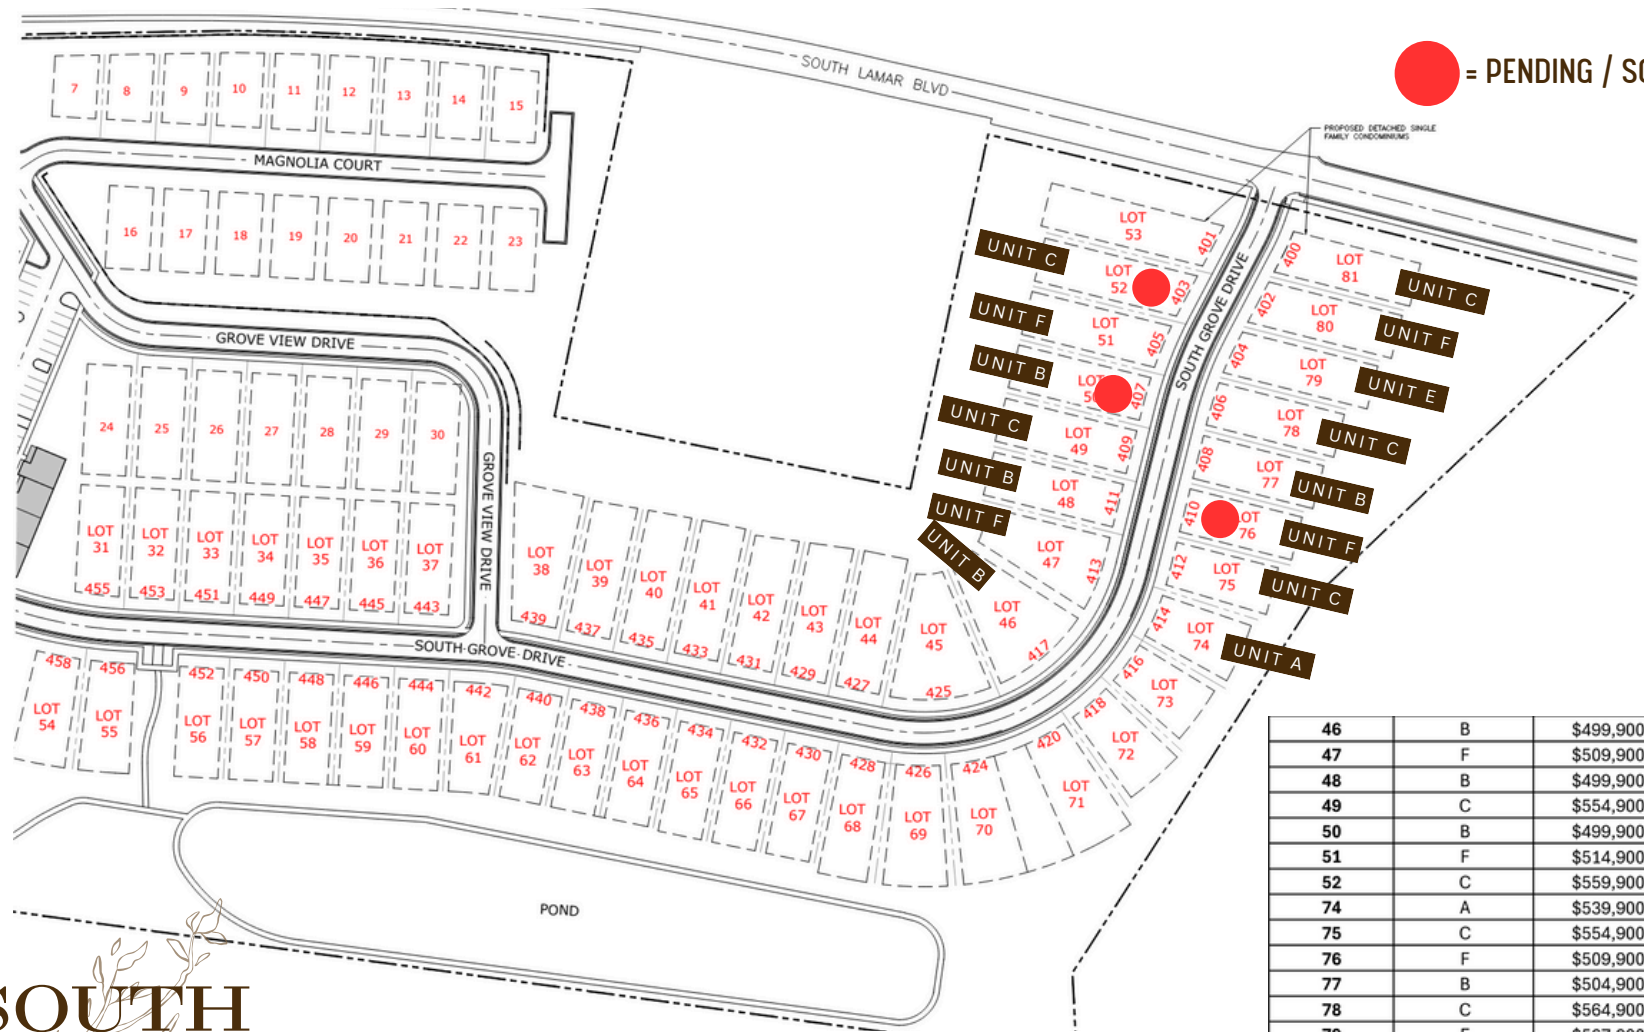

AVAILABILITY

 = PENDING / SOLD

46	B	\$499,900
47	F	\$509,900
48	B	\$499,900
49	C	\$554,900
50	B	\$499,900
51	F	\$514,900
52	C	\$559,900
74	A	\$539,900
75	C	\$554,900
76	F	\$509,900
77	B	\$504,900
78	C	\$564,900
79	E	\$567,900
80	F	\$529,900
81	C	\$564,900

SOUTH GROVE